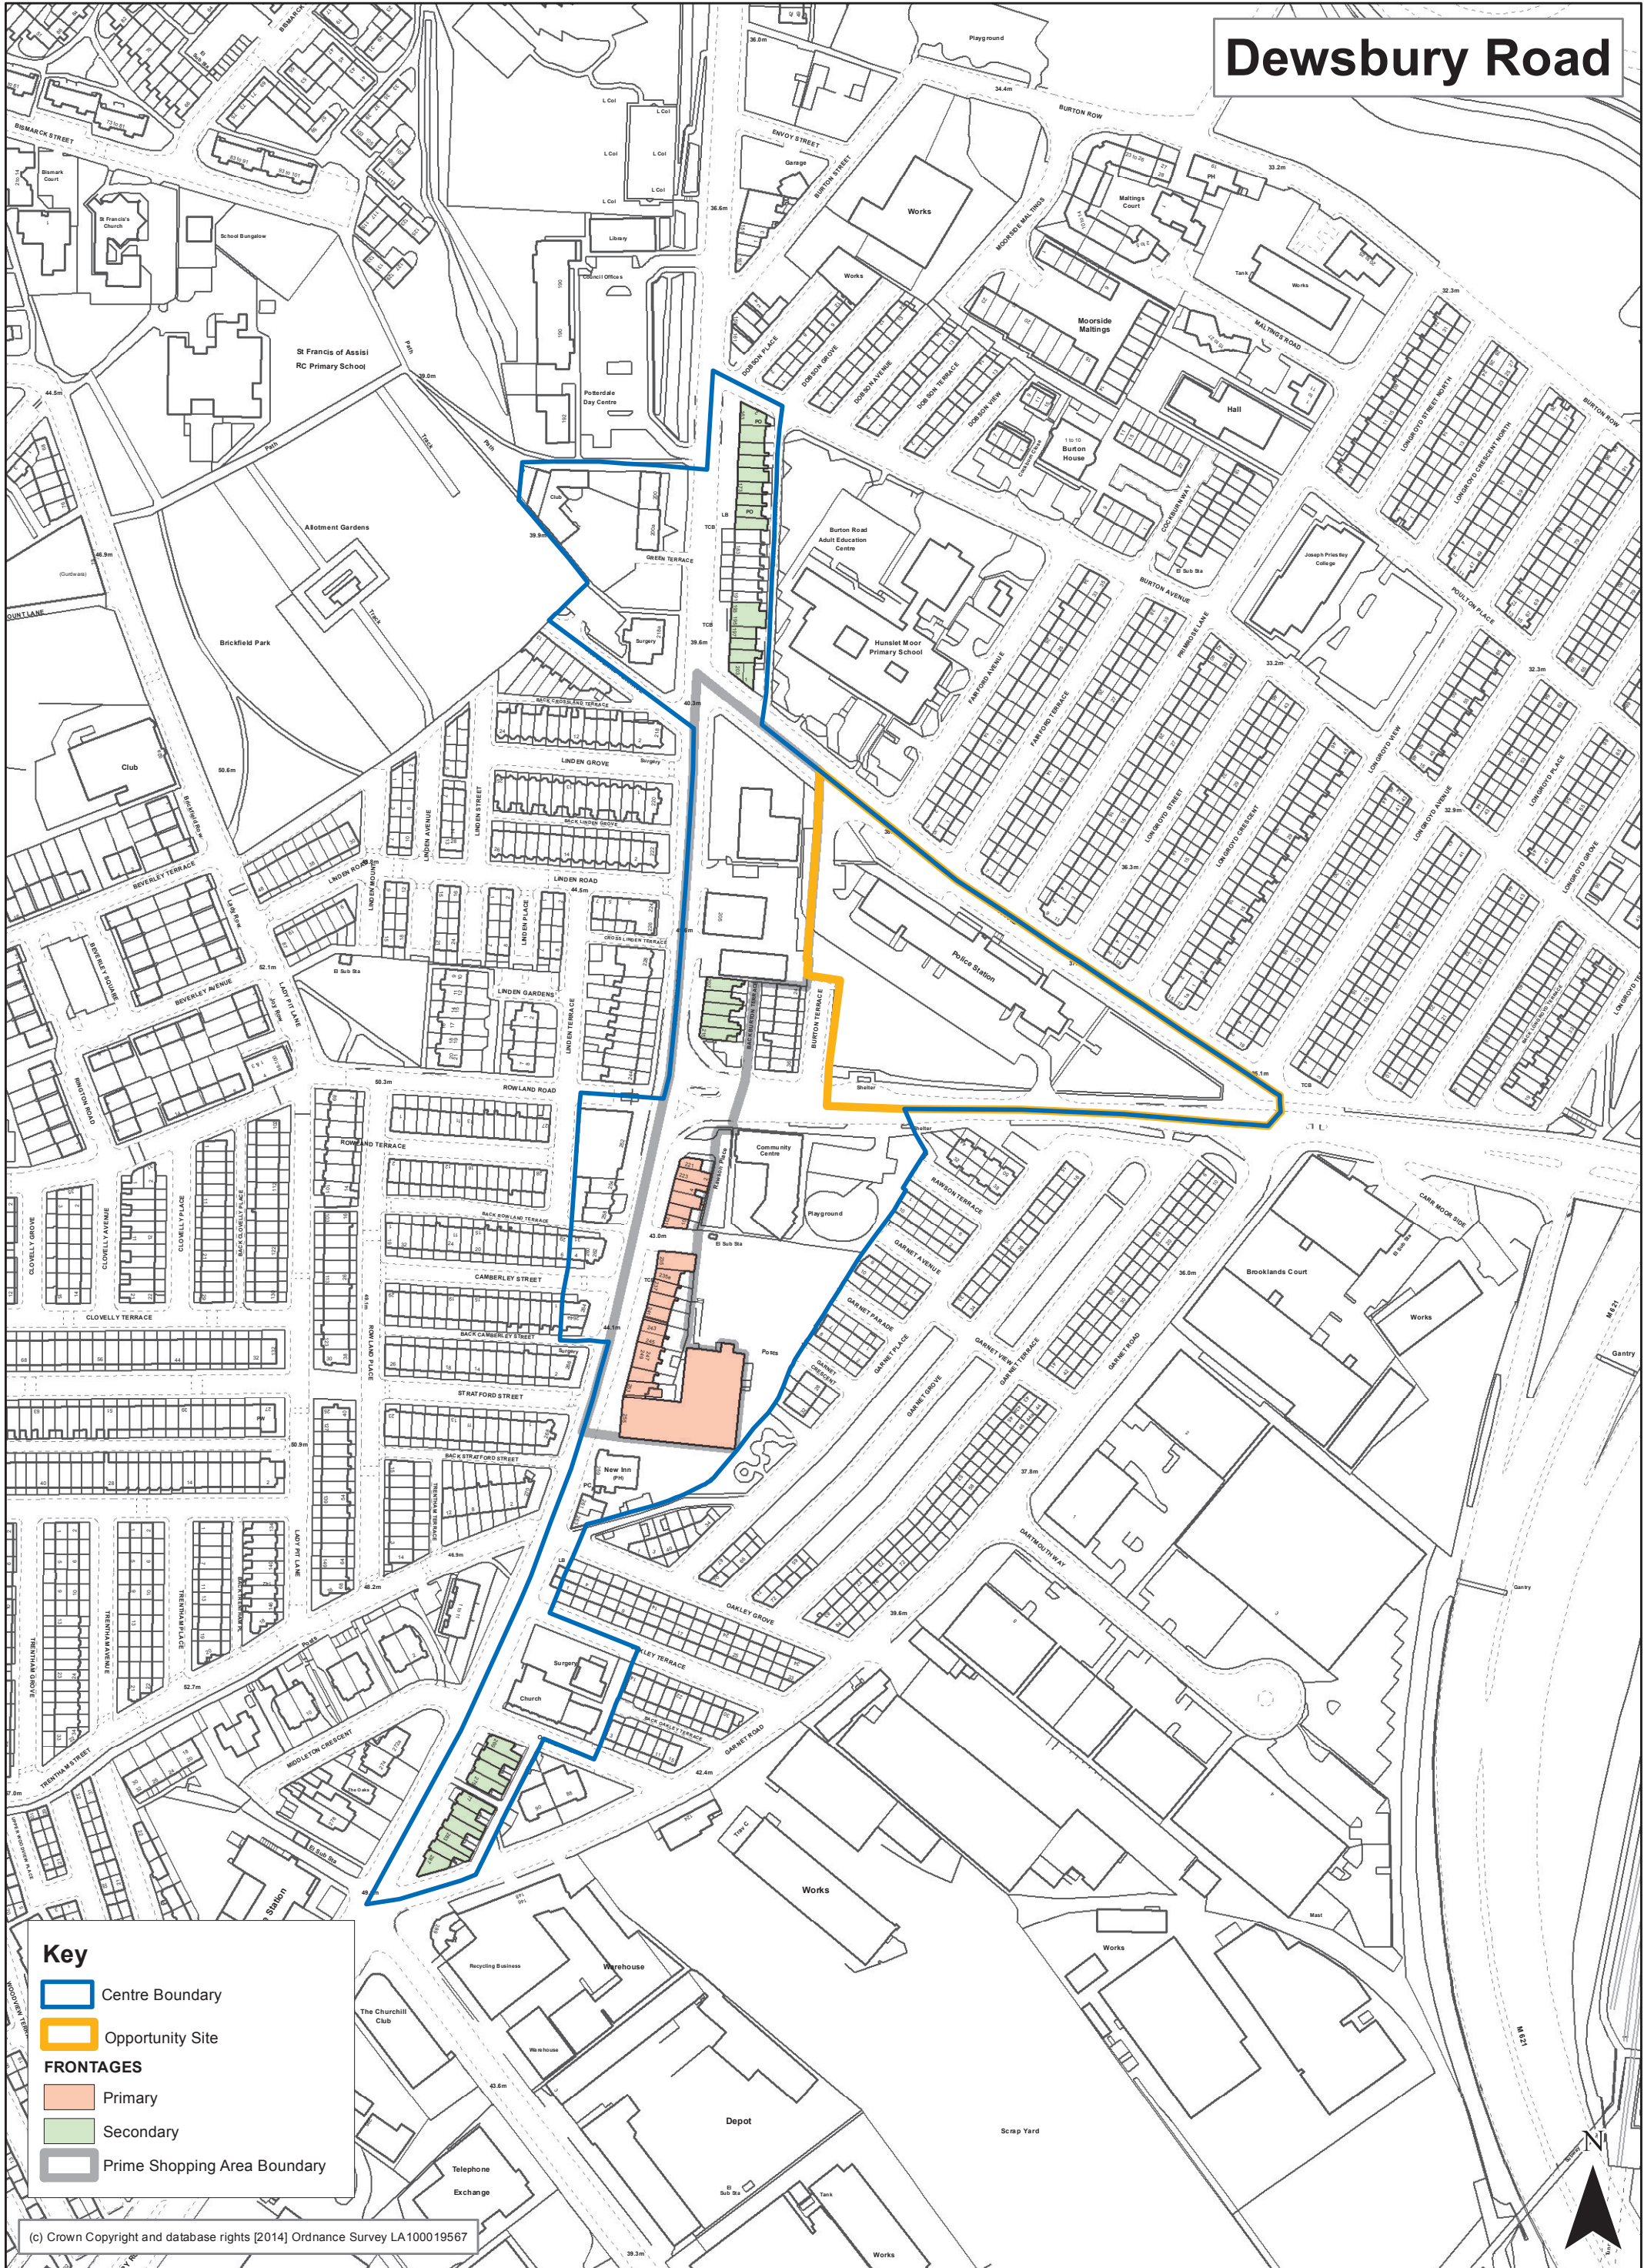

Dewsbury Road

Key

- Centre Boundary
- Opportunity Site

FRONTAGES

- Primary
- Secondary
- Prime Shopping Area Boundary

(c) Crown Copyright and database rights [2014] Ordnance Survey LA100019567